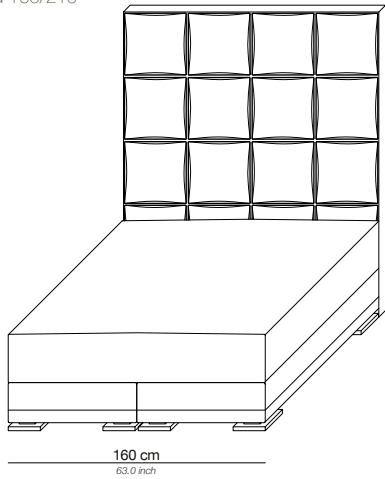

MONDRIAN

PRODUCT INFORMATION - BEDS

The Mondrian beds can be tailored to fit your precise size requirements.
A digital representation of your bed combination can be created upon request.

Boxspring Medium-density fibreboard (MDF), silicone fiber, pocket spring and felt padding
Mattress loft Latex core, pocket system. Reversible top layer: silk on one side and camel hair on the other side
Mattress available in medium or firm
Headboard MDF Panel, Styrofoam, foam, lining and fabric
Feet In polished chrome. Wood in dark brown or black on request. High gloss in any RAL colour on request

Bed 160/210

Base / Feet / Finish	Fabric (m)	Leather (m²)	Note
Polished chrome	17	31	Incl. headboard, boxspring and mattress