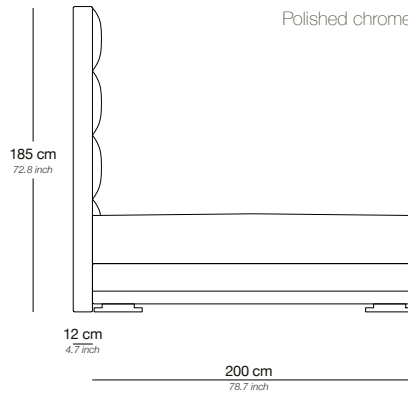

Bed 180/200

Base / Feet / Finish	Fabric (m)	Leather (m²)	Note
Polished chrome	17	31	Incl. headboard, boxspring and mattress