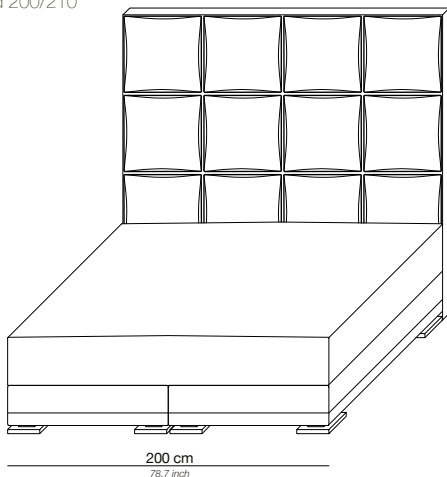

Bed 200/210

Base / Feet / Finish	Fabric (m)	Leather (m²)	Note
Polished chrome	20	36	Incl. headboard, boxspring and mattress