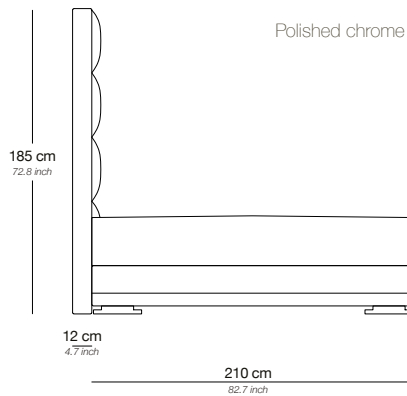

Bed 180/210

Base / Feet / Finish	Fabric (m)	Leather (m²)	Note
Polished chrome	18	33	Incl. headboard, boxspring and mattress