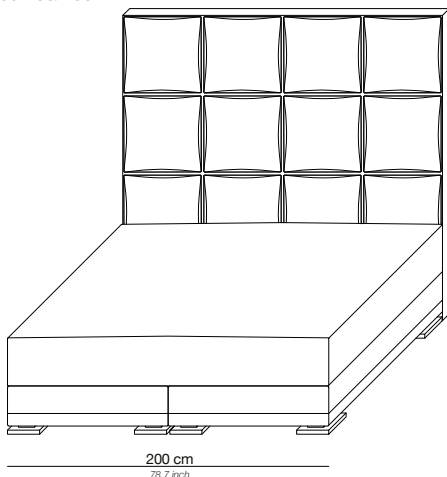

Bed 200/200

Base / Feet / Finish	Fabric (m)	Leather (m²)	Note
Polished chrome	19	35	Incl. headboard, boxspring and mattress