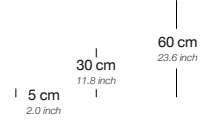

MONDRIAN

PRODUCT INFORMATION - BEDS

The Mondrian beds can be tailored to fit your precise size requirements.
A digital representation of your bed combination can be created upon request.

Boxspring Medium-density fibreboard (MDF), silicone fiber, pocket spring and felt padding

Mattress loft Latex core, pocket system. Reversible top layer: silk on one side and camel hair on the other side
Mattress available in medium or firm

Headboard MDF Panel, Styrofoam, foam, lining and fabric

Feet In polished chrome. Wood in dark brown or black on request. High gloss in any RAL colour on request

Base / Feet / Finish	Fabric (m)	Leather (m²)	Note
Polished chrome	16	29	Incl. headboard, boxspring and mattress

Base / Feet / Finish	Fabric (m)	Leather (m²)	Note
Polished chrome	17	31	Incl. headboard, boxspring and mattress

Base / Feet / Finish	Fabric (m)	Leather (m²)	Note
Polished chrome	19	35	Incl. headboard, boxspring and mattress