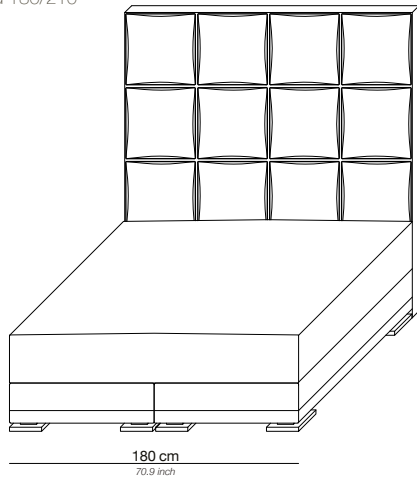

Bed 180/210

Base / Feet / Finish	Fabric (m)	Leather (m²)	Note
Polished chrome	18	33	Incl. headboard, boxspring and mattress