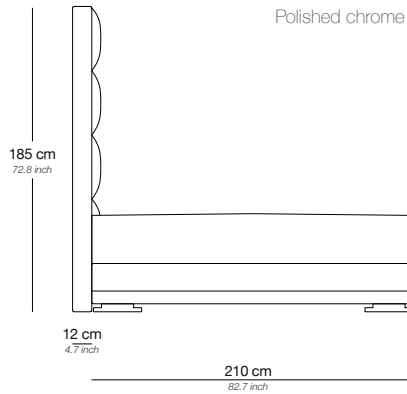

MONDRIAN

PRODUCT INFORMATION - BEDS

The Mondrian beds can be tailored to fit your precise size requirements.
A digital representation of your bed combination can be created upon request.

Boxspring Medium-density fibreboard (MDF), silicone fiber, pocket spring and felt padding
Mattress loft Latex core, pocket system. Reversible top layer: silk on one side and camel hair on the other side
Mattress available in medium or firm
Headboard MDF Panel, Styrofoam, foam, lining and fabric
Feet In polished chrome. Wood in dark brown or black on request. High gloss in any RAL colour on request

Bed 160/210

Base / Feet / Finish	Fabric (m)	Leather (m²)	Note
Polished chrome	17	31	Incl. headboard, boxspring and mattress