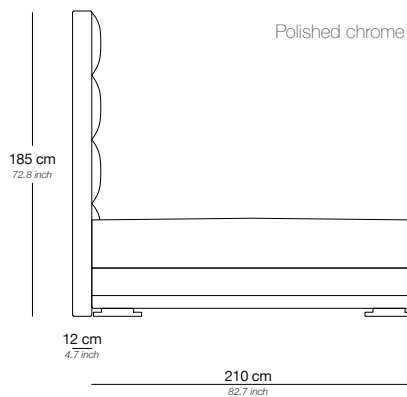

Bed 160/210

Base / Feet / Finish	Fabric (m)	Leather (m ²)	Note
Polished chrome	17	31	Incl. headboard, boxspring and mattress

Bed 180/210

Base / Feet / Finish	Fabric (m)	Leather (m ²)	Note
Polished chrome	18	33	Incl. headboard, boxspring and mattress

Bed 200/210

Base / Feet / Finish	Fabric (m)	Leather (m ²)	Note
Polished chrome	20	36	Incl. headboard, boxspring and mattress