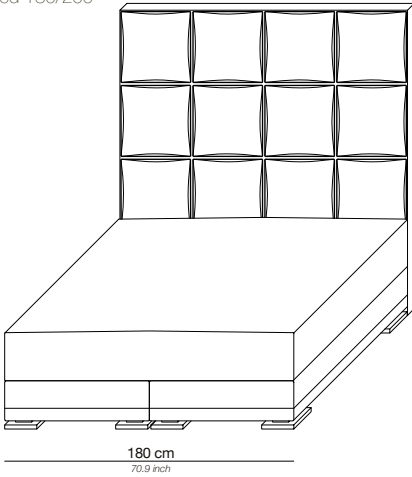

Bed 180/200

Base / Feet / Finish	Fabric (m)	Leather (m²)	Note
Polished chrome	17	31	Incl. headboard, boxspring and mattress