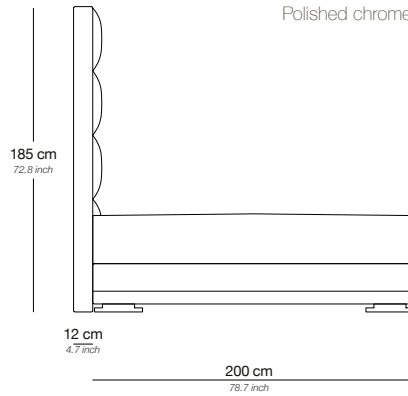

MONDRIAN

PRODUCT INFORMATION - BEDS

The Mondrian beds can be tailored to fit your precise size requirements.
A digital representation of your bed combination can be created upon request.

Boxspring Medium-density fibreboard (MDF), silicone fiber, pocket spring and felt padding

Mattress loft Latex core, pocket system. Reversible top layer: silk on one side and camel hair on the other side
Mattress available in medium or firm

Headboard MDF Panel, Styrofoam, foam, lining and fabric

Feet In polished chrome. Wood in dark brown or black on request. High gloss in any RAL colour on request

Bed 160/200

Base / Feet / Finish	Fabric (m)	Leather (m²)	Note
Polished chrome	16	29	Incl. headboard, boxspring and mattress