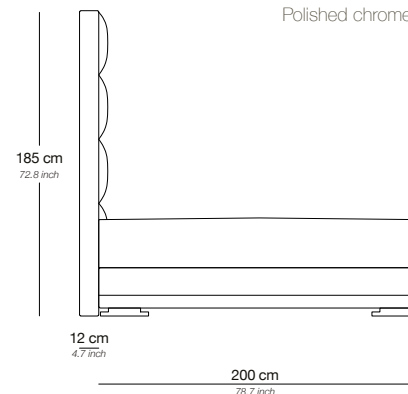

Bed 200/200

Base / Feet / Finish	Fabric (m)	Leather (m²)	Note
Polished chrome	19	35	Incl. headboard, boxspring and mattress